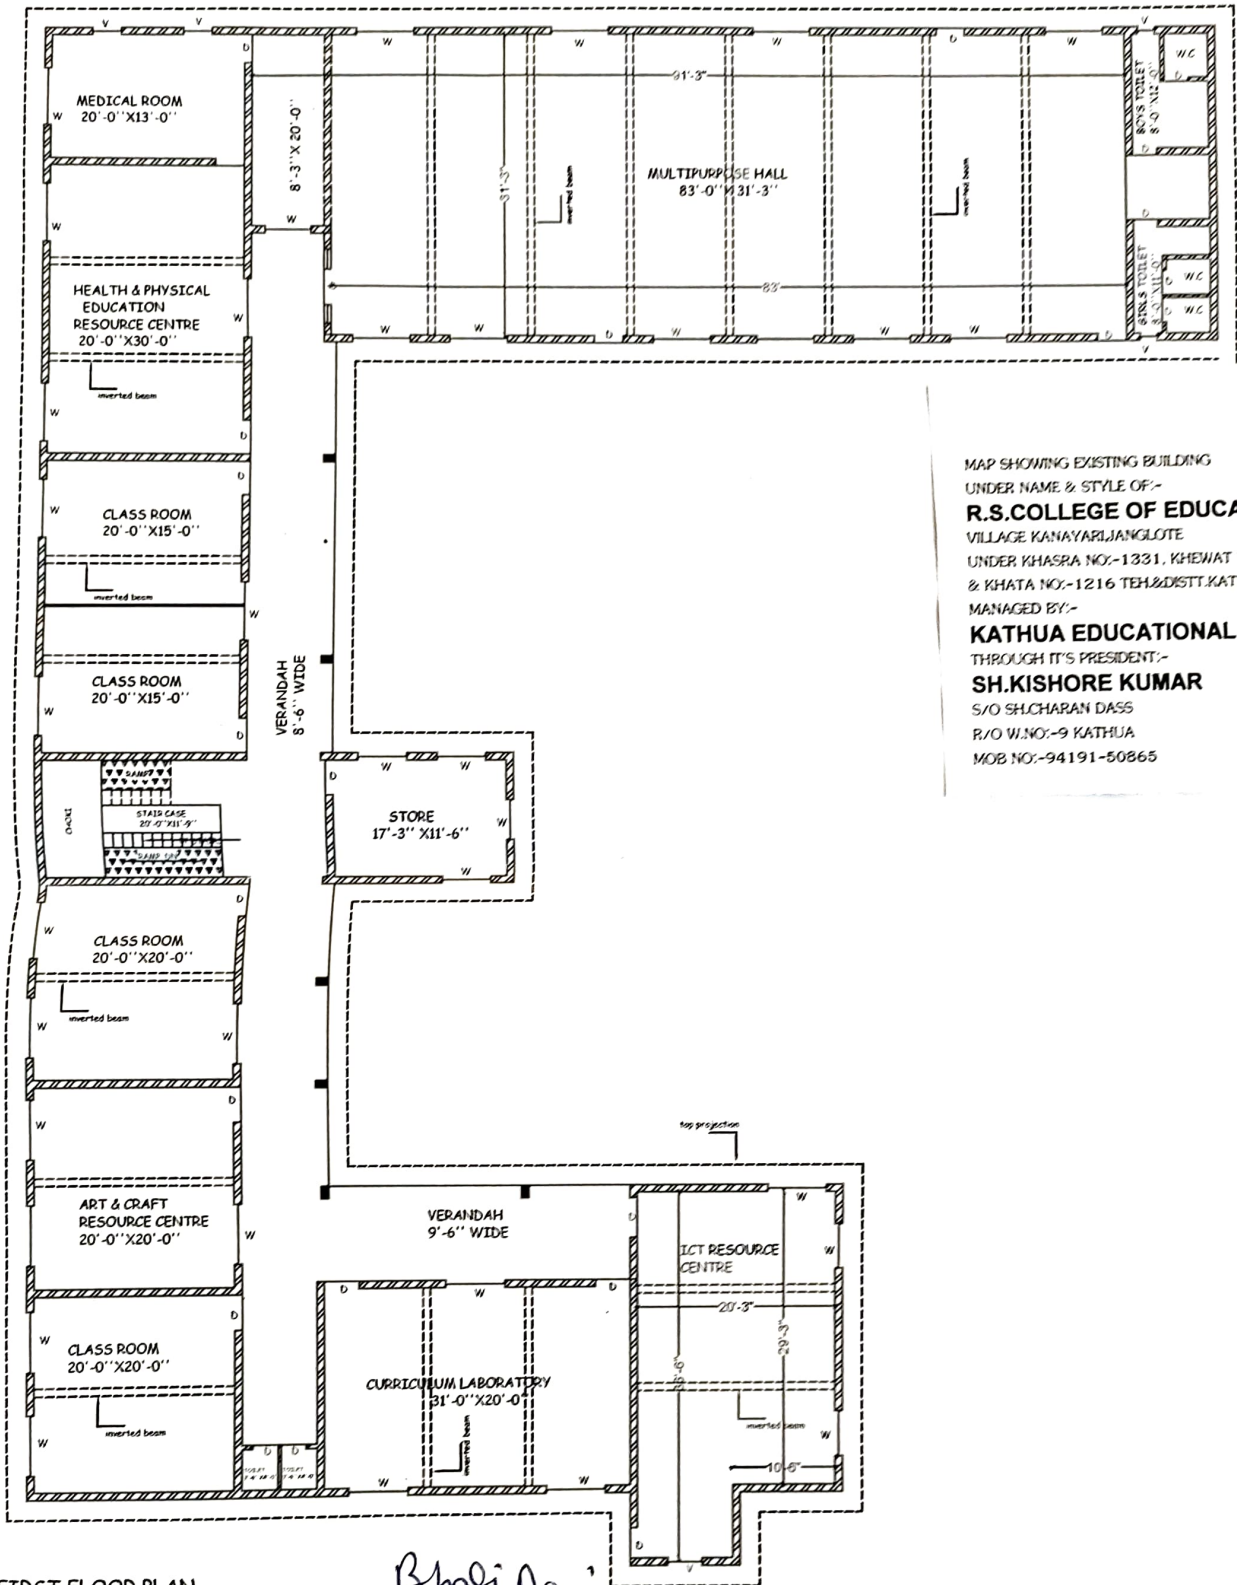

MAP SHOWING BUILDING OF **R.S.COLLEGE OF EDUCATION** VILLAGE KANAYARI (JANGLOTE) KATHUA (J&K)

MAP SHOWING EXISTING BUILDING
 UNDER NAME & STYLE OF:-
R.S.COLLEGE OF EDUCATION
 VILLAGE KANAYARI, JANGLOTE
 UNDER KHASRA NO:-1331, KHEWAT NO:-253
 & KHATA NO:-1216 TEH&DISTT.KATHUA(J&K)
 MANAGED BY:-
KATHUA EDUCATIONAL SOCIETY
 THROUGH IT'S PRESIDENT:-
SH.KISHORE KUMAR
 S/O SH.CHARAN DASS
 R/O W.NO:-9 KATHUA
 MOB NO:-94191-50865

FIRST FLOOR PLAN
 N.T.S

Bholi Devi
 Bholi Devi
 Sarpanch
 Panchayat
 Janglote East

Architect
 Zorawar Singh Jasrotia
 D. Arch. (CAD)
 Approved by: M.C. Kathua (J&K)
 12/03

F. FLOOR B. UP AREA = 9483.88 SQ.FT.
 ----- DO ----- = 881.40 SQ.MT.
 TOTAL BUILT UP AREA(G.F & F.F) = 20701.88 SQ.FT.
 ----- DO ----- = 1923.96 SQ.MT.